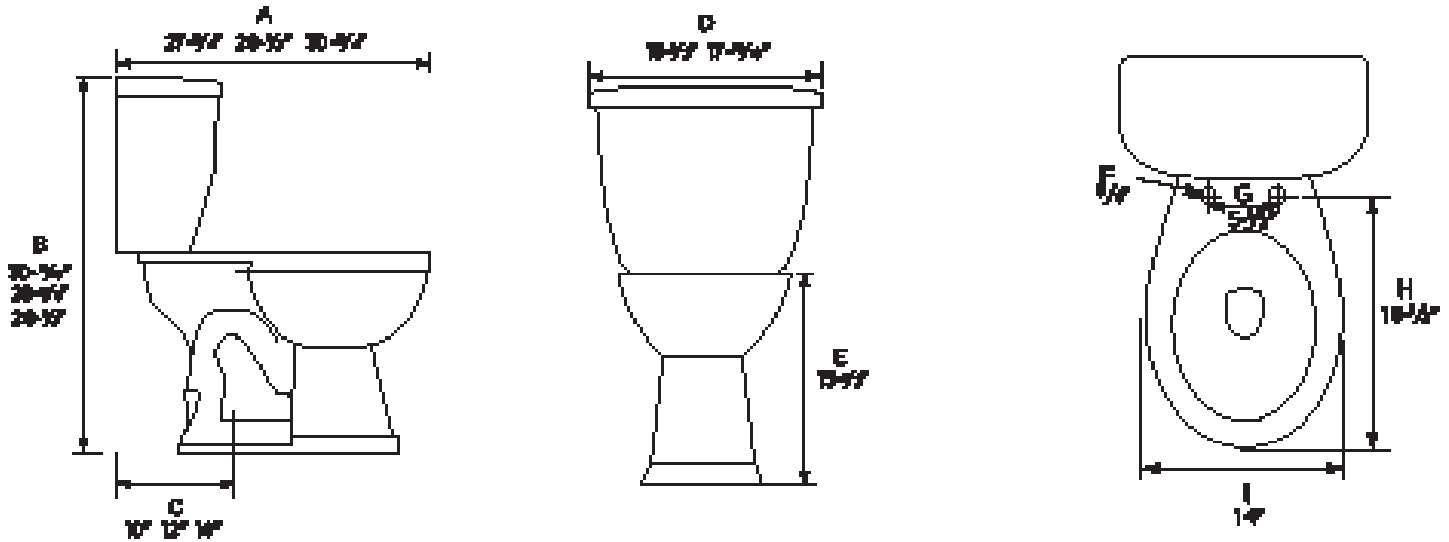

1.6 GPF Elongated Two-Piece Toilet

Product Features

- Vitreous China
- Comfortable Height of 15-1/2"
- 2" Fully Glazed Trapway
- Siphon Jet Action Flushing
- Low Consumption of 1.6 GPF
- Available in 10", 12" or 14" Rough-In
- Color Matched Tank Lever
- Available in White or Biscuit

Certifications

- ANSI, CSA, IAPMO

✓ To Submit	Bowl	Tank	Color	Comments	Bowl Weight	Tank Weight	Rough-In
	MLS10010	MLS10012	White	L/H Flush	52 lbs.	35 lbs.	12"
	MLS10029	MLS10031	Biscuit				
					23.6 kgs.	15.9 kgs.	305 mm
	MLS10010	MLS10013	White	R/H Flush	52 lbs.	35 lbs.	12"
	MLS10029	MLS10032	Biscuit				
					23.6 kgs.	15.9 kgs.	305 mm
	MLS10010	MLS10014	White	L/H Flush	52 lbs.	28 lbs.	10"
					23.6 kgs.	12.7 kgs.	254 mm
	MLS10010	MLS10015	White	R/H Flush	52 lbs.	33 lbs.	14"
					23.6 kgs.	15.0 kgs.	356 mm

Contact your sales representative for more information or visit our website at mainlinecollection.com

1.6 GPF Elongated Two-Piece Toilet

Bowl	Tank	A	B	C	D	E	F	G	H	I
MLS10010	MLS10012	29-1/2"	30-11/16"	12"	17-15/16"	15-1/2"	5/8"	5-1/2"	18-1/2"	14"
MLS10029	MLS10031									
		749 mm	779 mm	305 mm	456 mm	394 mm	16 mm	140 mm	470 mm	356 mm
MLS10010	MLS10013	29-1/2"	30-11/16"	12"	17-15/16"	15-1/2"	5/8"	5-1/2"	18-1/2"	14"
MLS10029	MLS10032									
		749 mm	779 mm	305 mm	456 mm	394 mm	16 mm	140 mm	470 mm	356 mm
MLS10010	MLS10014	27-3/4"	30-11/16"	10"	19-1/2"	15-1/2"	5/8"	5-1/2"	18-1/2"	14"
		705 mm	779 mm	254 mm	495 mm	394 mm	16 mm	140 mm	470 mm	356 mm
MLS10010	MLS10015	30-3/4"	29-1/2"	14"	17-15/16"	15-1/2"	5/8"	5-1/2"	18-1/2"	14"
		781 mm	749 mm	356 mm	456 mm	394 mm	16 mm	140 mm	470 mm	356 mm