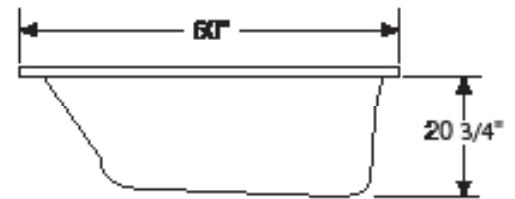

WHIRLPOOL

✓ To Submit	Part No.	Drain	Color
	MLS10334	Right Hand	White
	MLS10335	Left Hand	White
	MLS10336	Right Hand	Biscuit
	MLS10337	Left Hand	Biscuit
	MLS10338	Right Hand	Bone
	MLS10339	Left Hand	Bone