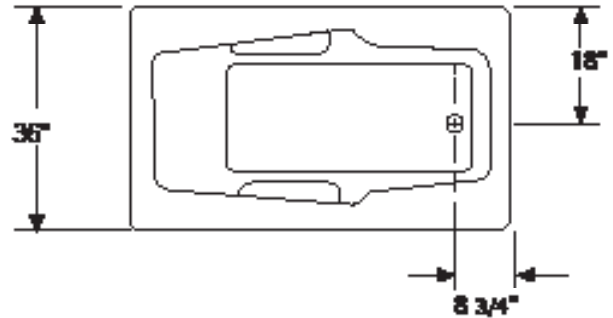

60 X 36 Drop-In Acrylic Tub

SOAKERTUB

✓ To Submit	Part No.	Drain	Color
	MLS10286	N/A	White
	MLS10287	N/A	Biscuit
	MLS10288	N/A	Bone