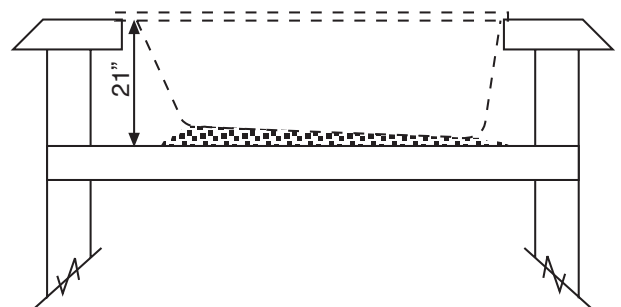

60 X 42 Drop-In Acrylic Tub

SOAKERTUB

✓ To Submit	Part No.	Drain	Color
	MLS10304	N/A	White
	MLS10305	N/A	Biscuit
	MLS10306	N/A	Bone

WHIRLPOOL

✓ To Submit	Part No.	Drain	Color
	MLS10358	Right Hand	White
	MLS10359	Left Hand	White
	MLS10360	Right Hand	Biscuit
	MLS10361	Left Hand	Biscuit
	MLS10362	Right Hand	Bone
	MLS10363	Left Hand	Bone

All dimensions listed are nominal. MAINLINE® reserves the right to make product and material changes at any time without notice.

Contact your sales representative for more information or visit our website at mainlinecollection.com