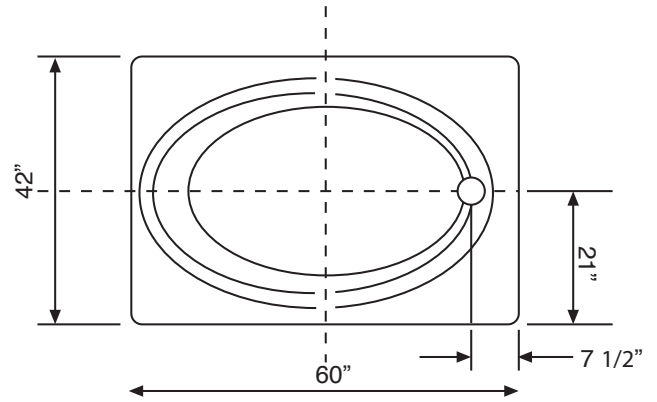

60 X 42 Drop-In Acrylic Tub

SOAKERTUB

✓ To Submit	Part No.	Drain	Color
	MLS10304	N/A	White
	MLS10305	N/A	Biscuit
	MLS10306	N/A	Bone

WHIRLPOOL

✓ To Submit	Part No.	Drain	Color
	MLS10358	Right Hand	White
	MLS10359	Left Hand	White
	MLS10360	Right Hand	Biscuit
	MLS10361	Left Hand	Biscuit
	MLS10362	Right Hand	Bone
	MLS10363	Left Hand	Bone

All dimensions listed are nominal. MAINLINE® reserves the right to make product and material changes at any time without notice.

Contact your sales representative for more information or visit our website at mainlinecollection.com