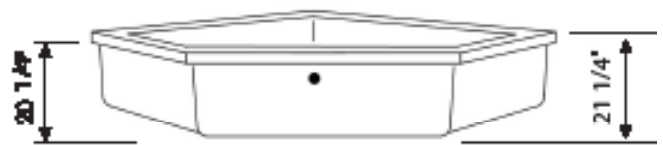

60 X 60 Drop-In Corner Acrylic Tub

SOAKERTUB

✓ To Submit	Part No.	Drain	Color
	MLS10328	N/A	White
	MLS10329	N/A	Biscuit
	MLS10330	N/A	Bone

WHIRLPOOL

✓ To Submit	Part No.	Drain	Color
	MLS10394	Right Hand	White
	MLS10395	Left Hand	White
	MLS10396	Right Hand	Biscuit
	MLS10397	Left Hand	Biscuit
	MLS10398	Right Hand	Bone
	MLS10399	Left Hand	Bone

FRONT VIEW

All dimensions listed are nominal. MAINLINE® reserves the right to make product and material changes at any time without notice.

Contact your sales representative for more information or visit our website at mainlinecollection.com