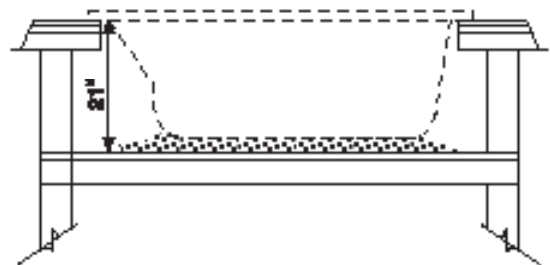

Technical Specifications

- Dimensions: 59-3/4"(L) x 84"(W) x 21-1/4"(D)
- Capacity To Overflow: 80 Gallon
- Filled Weight: 1025 Lbs.
- Shipping Weight: 145 Lbs.
- Bottom Sump Dimension: 49"(L) X 42"(W)
- Pump: 5.9 AMPS
- Electrical: 120 VAC, 15AMP, 60Hz; requires a dedicated GFCI protected separate circuit

60 X 60 Drop-In Corner Acrylic Tub

SOAKERTUB

✓ To Submit	Part No.	Drain	Color
	MLS10328	N/A	White
	MLS10329	N/A	Biscuit
	MLS10330	N/A	Bone

WHIRLPOOL

✓ To Submit	Part No.	Drain	Color
	MLS10394	Right Hand	White
	MLS10395	Left Hand	White
	MLS10396	Right Hand	Biscuit
	MLS10397	Left Hand	Biscuit
	MLS10398	Right Hand	Bone
	MLS10399	Left Hand	Bone

TOP VIEW

FRONT VIEW

All dimensions listed are nominal. MAINLINE® reserves the right to make product and material changes at any time without notice.

Contact your sales representative for more information or visit our website at mainlinecollection.com