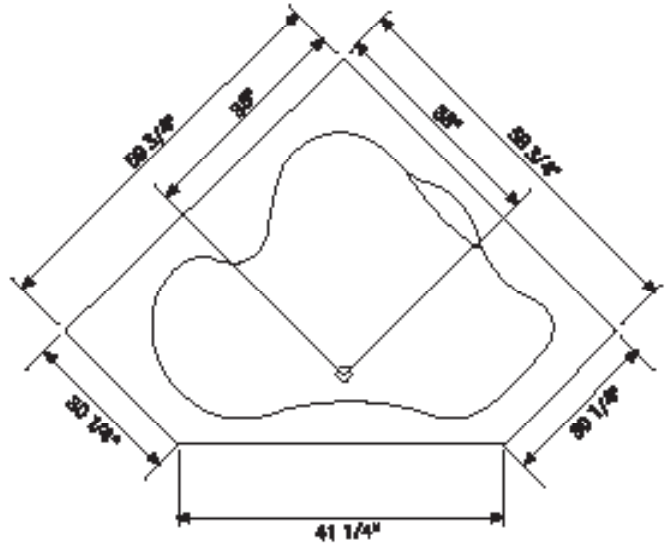

60 X 60 Drop-In Corner Acrylic Tub

Product Features

- 21-1/4" Depth
- Durable Worry-Free Acrylic Construction
- Whirlpool Option Available with 6 Color Matched Jets
- Right Hand or Left Hand Drain Locations
- Available in White, Biscuit or Bone

Technical Specifications

- Dimensions: 59-3/4"(L) x 84"(W) x 21-1/4"(D)
- Capacity To Overflow: 80 Gallon
- Filled Weight: 1025 Lbs.
- Shipping Weight: 145 Lbs.
- Bottom Sump Dimension: 49"(L) X 42"(W)
- Pump: 5.9 AMPS
- Electrical: 120 VAC, 15AMP, 60Hz; requires a dedicated GFCI protected separate circuit

60 X 60 Drop-In Corner Acrylic Tub

SOAKERTUB

✓ To Submit	Part No.	Drain	Color
	MLS10328	N/A	White
	MLS10329	N/A	Biscuit
	MLS10330	N/A	Bone

WHIRLPOOL

✓ To Submit	Part No.	Drain	Color
	MLS10394	Right Hand	White
	MLS10395	Left Hand	White
	MLS10396	Right Hand	Biscuit
	MLS10397	Left Hand	Biscuit
	MLS10398	Right Hand	Bone
	MLS10399	Left Hand	Bone