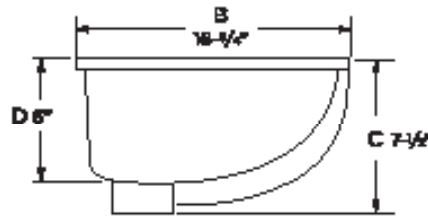

Oval Undermount Lavatory

Product Features

- Vitreous China
- Overall Dimensions: 19-1/2" x 16-3/4" x 7-1/2"
- Front Overflow
- Includes Mounting Clips
- ADA Compliant when installed in a 21" (53.3 cm) minimum depth countertop
- Available in White or Biscuit

Certifications

- ANSI, CSA, IAPMO

✓ To Submit	Bowl	Color	Inside Dimensions	Weight	A	B	C	D	E	F	G
	MLS10005	White	17" x 14" x 6"	22.6 lbs.	19-1/2"	16-3/4"	7-1/2"	6"	3-9/16"	1-3/4"	2-5/8"
	MLS10024	Biscuit									
			432 mm x 356 mm x 152 mm	10.25 kgs.	495 mm	425 mm	190 mm	150 mm	90 mm	44 mm	67 mm