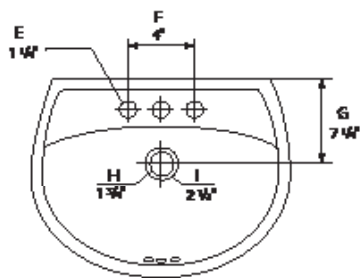

Pedestal Lavatories

Product Features

- Vitreous China
- 23-1/4" x 17-3/4" x 35" Standard Lavatory, Available in 4" or 8" Centers
- 20-1/4" x 17-1/4" x 36" Petite Lavatory, Available in 4" Center
- Front Overflow
- Available in White or Biscuit

Certifications

- ANSI, CSA, IAPMO

Standard Pedestal

Petite Pedestal

✓ To Submit	Basin	Pedestal	Color	Description	Center	Basin Weight	Pedestal Weight
	MLS10006	MLS10009	White	Standard Pedestal Lavatory	4"	38 lbs.	17 lbs.
	MLS10025	MLS10028	Biscuit				
					102 mm	17.2 kgs.	7.7 kgs.
	MLS10018	MLS10009	White	Standard Pedestal Lavatory	8"	38 lbs.	17 lbs.
	MLS10037	MLS10028	Biscuit				
					203 mm	17.2 kgs.	7.7 kgs.
	MLS10007	MLS10009	White	Petite Pedestal Lavatory	4"	27 lbs.	17 lbs.
	MLS10026	MLS10028	Biscuit				
					102 mm	12.2 kgs.	7.7 kgs.

Contact your sales representative for more information or visit our website at mainlinecollection.com

Pedestal Lavatories

Standard Pedestal

Petite Pedestal

Basin	Pedestal	A	B	C	D	E	F	G	H	I
MLS10006 MLS10025	MLS10009 MLS10028	23-1/4"	17-3/4"	26-1/2"	35"	1-1/4"	4"	7-1/4"	1-3/4"	2-1/2"
		590 mm	450 mm	673 mm	889 mm	32 mm	102 mm	185 mm	45 mm	64 mm
MLS10018 MLS10037	MLS10009 MLS10028	23-1/4"	17-3/4"	26-1/2"	35"	1-1/4"	4"	7-1/4"	1-3/4"	2-1/2"
		590 mm	450 mm	673 mm	889 mm	32 mm	102 mm	185 mm	45 mm	64 mm
MLS10007 MLS10026	MLS10009 MLS10028	20-1/8"	17-1/8"	26-1/2"	36"	1-1/4"	4"	6-11/16"	1-3/4"	2-1/2"
		510 mm	435 mm	673 mm	914 mm	32 mm	102 mm	170 mm	45 mm	64 mm