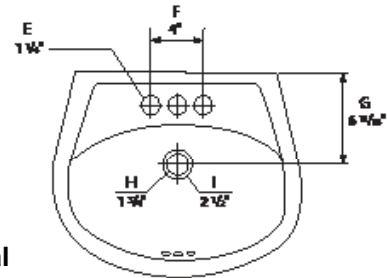

Pedestal Lavatories

Product Features

- Vitreous China
- 23-1/4" x 17-3/4" x 35" Standard Lavatory, Available in 4" or 8" Centers
- 20-1/4" x 17-1/4" x 36" Petite Lavatory, Available in 4" Center
- Front Overflow
- Available in White or Biscuit

Certifications

- ANSI, CSA, IAPMO

Standard Pedestal

Petite Pedestal

✓ To Submit	Basin	Pedestal	Color	Description	Center	Basin Weight	Pedestal Weight
	MLS10006	MLS10009	White	Standard Pedestal Lavatory	4"	38 lbs.	17 lbs.
	MLS10025	MLS10028	Biscuit				
					102 mm	17.2 kgs.	7.7 kgs.
	MLS10018	MLS10009	White	Standard Pedestal Lavatory	8"	38 lbs.	17 lbs.
	MLS10037	MLS10028	Biscuit				
					203 mm	17.2 kgs.	7.7 kgs.
	MLS10007	MLS10009	White	Petite Pedestal Lavatory	4"	27 lbs.	17 lbs.
	MLS10026	MLS10028	Biscuit				
					102 mm	12.2 kgs.	7.7 kgs.

Contact your sales representative for more information or visit our website at mainlinecollection.com

Pedestal Lavatories

Standard Pedestal

Petite Pedestal

Basin	Pedestal	A	B	C	D	E	F	G	H	I
MLS10006 MLS10025	MLS10009 MLS10028	23-1/4"	17-3/4"	26-1/2"	35"	1-1/4"	4"	7-1/4"	1-3/4"	2-1/2"
		590 mm	450 mm	673 mm	889 mm	32 mm	102 mm	185 mm	45 mm	64 mm
MLS10018 MLS10037	MLS10009 MLS10028	23-1/4"	17-3/4"	26-1/2"	35"	1-1/4"	4"	7-1/4"	1-3/4"	2-1/2"
		590 mm	450 mm	673 mm	889 mm	32 mm	102 mm	185 mm	45 mm	64 mm
MLS10007 MLS10026	MLS10009 MLS10028	20-1/8"	17-1/8"	26-1/2"	36"	1-1/4"	4"	6-11/16"	1-3/4"	2-1/2"
		510 mm	435 mm	673 mm	914 mm	32 mm	102 mm	170 mm	45 mm	64 mm