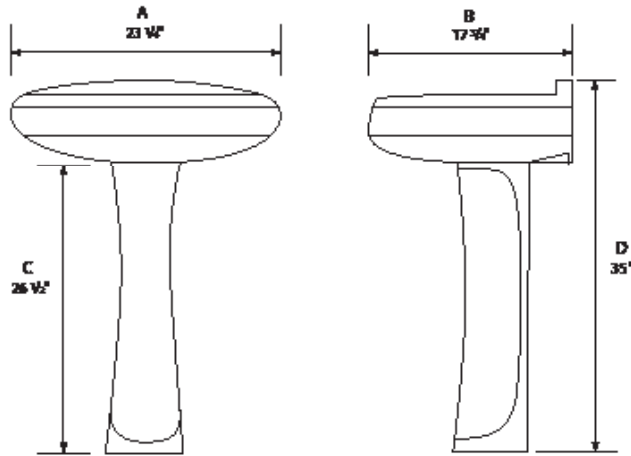

Pedestal Lavatories

Product Features

- Vitreous China
- 23-1/4" x 17-3/4" x 35" Standard Lavatory, Available in 4" or 8" Centers
- 20-1/4" x 17-1/4" x 36" Petite Lavatory, Available in 4" Center
- Front Overflow
- Available in White or Biscuit

Certifications

- ANSI, CSA, IAPMO

Standard Pedestal

Petite Pedestal

✓ To Submit	Basin	Pedestal	Color	Description	Center	Basin Weight	Pedestal Weight
	MLS10006	MLS10009	White	Standard Pedestal Lavatory	4"	38 lbs.	17 lbs.
	MLS10025	MLS10028	Biscuit				
					102 mm	17.2 kgs.	7.7 kgs.
	MLS10018	MLS10009	White	Standard Pedestal Lavatory	8"	38 lbs.	17 lbs.
	MLS10037	MLS10028	Biscuit				
					203 mm	17.2 kgs.	7.7 kgs.
	MLS10007	MLS10009	White	Petite Pedestal Lavatory	4"	27 lbs.	17 lbs.
	MLS10026	MLS10028	Biscuit				
					102 mm	12.2 kgs.	7.7 kgs.

Contact your sales representative for more information or visit our website at mainlinecollection.com

Pedestal Lavatories

Standard Pedestal

Petite Pedestal

Basin	Pedestal	A	B	C	D	E	F	G	H	I
MLS10006 MLS10025	MLS10009 MLS10028	23-1/4"	17-3/4"	26-1/2"	35"	1-1/4"	4"	7-1/4"	1-3/4"	2-1/2"
		590 mm	450 mm	673 mm	889 mm	32 mm	102 mm	185 mm	45 mm	64 mm
MLS10018 MLS10037	MLS10009 MLS10028	23-1/4"	17-3/4"	26-1/2"	35"	1-1/4"	4"	7-1/4"	1-3/4"	2-1/2"
		590 mm	450 mm	673 mm	889 mm	32 mm	102 mm	185 mm	45 mm	64 mm
MLS10007 MLS10026	MLS10009 MLS10028	20-1/8"	17-1/8"	26-1/2"	36"	1-1/4"	4"	6-11/16"	1-3/4"	2-1/2"
		510 mm	435 mm	673 mm	914 mm	32 mm	102 mm	170 mm	45 mm	64 mm