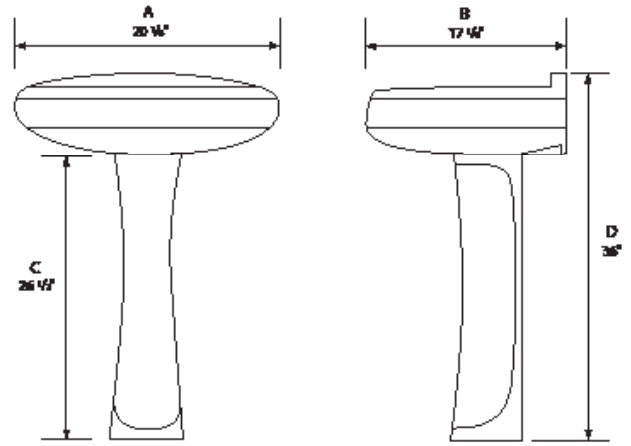

Pedestal Lavatories

Product Features

- Vitreous China
- 23-1/4" x 17-3/4" x 35" Standard Lavatory, Available in 4" or 8" Centers
- 20-1/4" x 17-1/4" x 36" Petite Lavatory, Available in 4" Center
- Front Overflow
- Available in White or Biscuit

Certifications

- ANSI, CSA, IAPMO

Standard Pedestal

Petite Pedestal

✓ To Submit	Basin	Pedestal	Color	Description	Center	Basin Weight	Pedestal Weight
	MLS10006	MLS10009	White	Standard Pedestal Lavatory	4"	38 lbs.	17 lbs.
	MLS10025	MLS10028	Biscuit				
					102 mm	17.2 kgs.	7.7 kgs.
	MLS10018	MLS10009	White	Standard Pedestal Lavatory	8"	38 lbs.	17 lbs.
	MLS10037	MLS10028	Biscuit				
					203 mm	17.2 kgs.	7.7 kgs.
	MLS10007	MLS10009	White	Petite Pedestal Lavatory	4"	27 lbs.	17 lbs.
	MLS10026	MLS10028	Biscuit				
					102 mm	12.2 kgs.	7.7 kgs.

Contact your sales representative for more information or visit our website at mainlinecollection.com

Pedestal Lavatories

Standard Pedestal

Petite Pedestal

Basin	Pedestal	A	B	C	D	E	F	G	H	I
MLS10006 MLS10025	MLS10009 MLS10028	23-1/4"	17-3/4"	26-1/2"	35"	1-1/4"	4"	7-1/4"	1-3/4"	2-1/2"
		590 mm	450 mm	673 mm	889 mm	32 mm	102 mm	185 mm	45 mm	64 mm
MLS10018 MLS10037	MLS10009 MLS10028	23-1/4"	17-3/4"	26-1/2"	35"	1-1/4"	4"	7-1/4"	1-3/4"	2-1/2"
		590 mm	450 mm	673 mm	889 mm	32 mm	102 mm	185 mm	45 mm	64 mm
MLS10007 MLS10026	MLS10009 MLS10028	20-1/8"	17-1/8"	26-1/2"	36"	1-1/4"	4"	6-11/16"	1-3/4"	2-1/2"
		510 mm	435 mm	673 mm	914 mm	32 mm	102 mm	170 mm	45 mm	64 mm