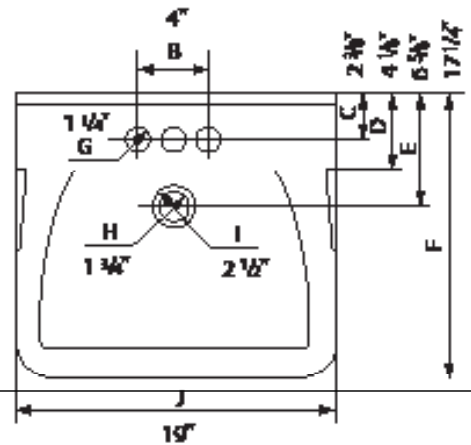

ADA Wall Mount Lavatory

Product features

- Vitreous China
- 19" x 17-1/4" x 8-1/2" Rectangle
- 4" Center
- Front Overflow
- ADA Compliant
- Available in White

Certifications

- ANSI, CSA, IAPMO

✓ To Submit	Bowl	Color	Weight	A	B	C	D	E	F	G	H	I	J
	MLS10001	White	32.3 lbs.	8-1/2"	4"	2-3/8"	4-1/8"	6-5/8"	17-1/4"	1-1/4"	1-3/4"	2-1/2"	19"
	MLS10020	Biscuit	32.3 lbs.	8-1/2"	4"	2-3/8"	4-1/8"	6-5/8"	17-1/4"	1-1/4"	1-3/4"	2-1/2"	19"
			14.7 kgs.	215 mm	102 mm	60 mm	105 mm	168 mm	438 mm	32 mm	44 mm	64 mm	482 mm