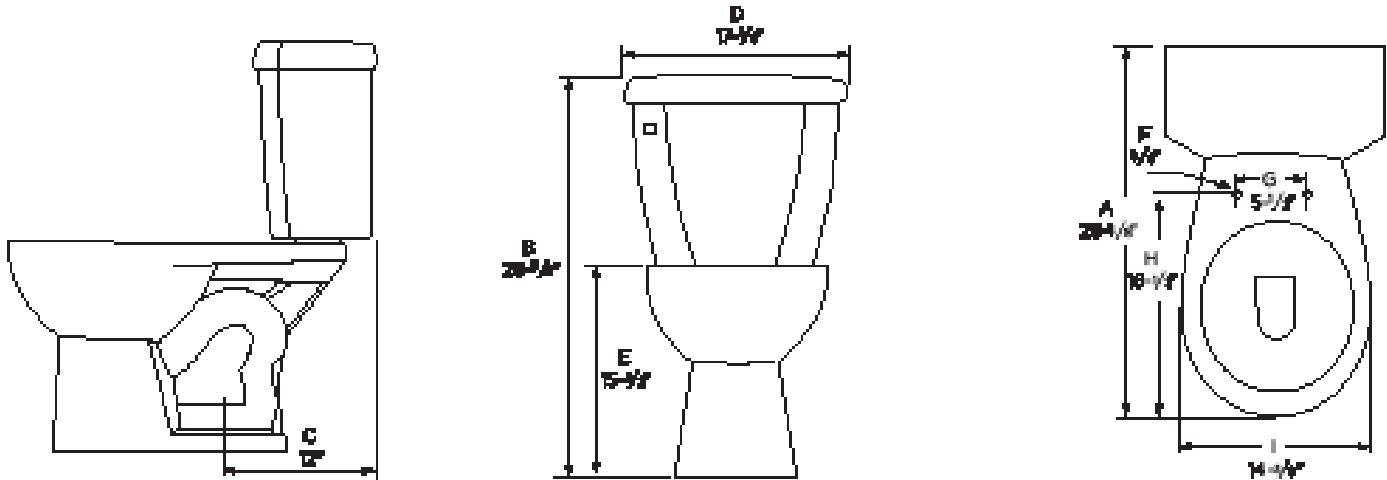

1.6 GPF Designer ADA Elongated Two-Piece Toilet

Product Features

- Vitreous China
- ADA Compliant, 18" Height
- 2" Fully Glazed Trapway
- Siphon Jet Action Flushing
- Low Consumption of 1.6 GPF
- Tanks Equipped with Fluidmaster™ Original Parts (except MLS10418 and MLS10419)
- 12" Rough-In
- Color Matched Tank Lever
- Available in White or Biscuit

Certifications

- ANSI, CSA, IAPMO

✓ To Submit	Bowl	Tank	Color	Comments	Bowl Weight	Tank Weight	Rough-In
	MLS10008	MLS10017	White	L/H Flush	51 lbs.	27.7 lbs.	12"
	MLS10027	MLS10036	Biscuit				
					23.1 kgs.	12.6 kgs.	305 mm
	MLS10008	MLS10019	White	R/H Flush	51 lbs.	27.7 lbs.	12"
	MLS10027	MLS10038	Biscuit				
					23.1 kgs.	12.6 kgs.	305 mm
	MLS10008	MLS10418	White	L/H Flush	51 lbs.	27.7 lbs.	12"
					23.1 kgs.	12.6 kgs.	305 mm
	MLS10008	MLS10419	White	R/H Flush	51 lbs.	27.7 lbs.	12"
					23.1 kgs.	12.6 kgs.	305 mm

Contact your sales representative for more information or visit our website at mainlinecollection.com

1.6 GPF Designer ADA Elongated Two-Piece Toilet

Bowl	Tank	A	B	C	D	E	F	G	H	I
MLS10008	MLS10017	28-1/2"	31-3/4"	12"	17-1/8"	18-1/8"	5/8"	5-1/2"	18-3/8"	14"
MLS10027	MLS10036									
		723 mm	805 mm	305 mm	435 mm	460 mm	16 mm	140 mm	467 mm	356 mm
MLS10008	MLS10019	28-1/2"	31-3/4"	12"	17-1/8"	18-1/8"	5/8"	5-1/2"	18-3/8"	14"
MLS10027	MLS10038									
		723 mm	805 mm	305 mm	435 mm	460 mm	16 mm	140 mm	467 mm	356 mm
MLS10008	MLS10418	28-1/2"	31-3/4"	12"	17-1/8"	18-1/8"	5/8"	5-1/2"	18-3/8"	14"
		723 mm	805 mm	305 mm	435 mm	460 mm	16 mm	140 mm	467 mm	356 mm
MLS10008	MLS10419	28-1/2"	31-3/4"	12"	17-1/8"	18-1/8"	5/8"	5-1/2"	18-3/8"	14"
		723 mm	805 mm	305 mm	435 mm	460 mm	16 mm	140 mm	467 mm	356 mm