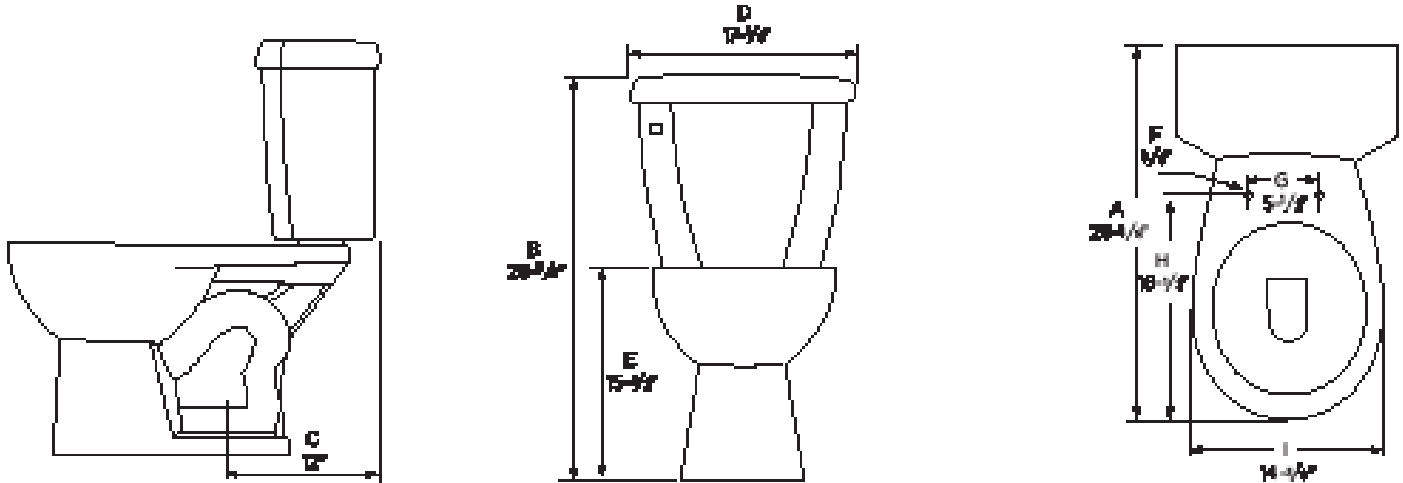

1.6 GPF Designer Elongated Two-Piece Toilet

Product Features

- Vitreous China
- Comfortable Height of 15-1/2"
- 2" Fully Glazed Trapway
- Siphon Jet Action Flushing
- Low Consumption of 1.6 GPF
- Tanks Equipped with Fluidmaster™ Original Parts (except MLS10418 and MLS10419)
- 12" Rough-In
- Color Matched Tank Lever
- Available in White or Biscuit

Certifications

- ANSI, CSA, IAPMO

✓ To Submit	Bowl	Tank	Color	Comments	Bowl Weight	Tank Weight	Rough-In
	MLS10010	MLS10017	White	L/H Flush	52 lbs.	35 lbs.	12"
	MLS10029	MLS10036	Biscuit				
					23.6 kgs.	15.9 kgs.	305 mm
	MLS10010	MLS10019	White	R/H Flush	52 lbs.	35 lbs.	12"
	MLS10029	MLS10038	Biscuit				
					23.6 kgs.	15.9 kgs.	305 mm
	MLS10010	MLS10418	White	L/H Flush	52 lbs.	35 lbs.	12"
					23.6 kgs.	15.9 kgs.	305 mm
	MLS10010	MLS10419	White	R/H Flush	52 lbs.	35 lbs.	12"
					23.6 kgs.	15.9 kgs.	305 mm

Contact your sales representative for more information or visit our website at mainlinecollection.com

1.6 GPF Designer Elongated Two-Piece Toilet

Bowl	Tank	A	B	C	D	E	F	G	H	I
MLS10010	MLS10017	29-3/8"	29-3/8"	12"	17-1/8"	15-1/2"	5/8"	5-1/2"	18-1/2"	14"
MLS10029	MLS10036									
		746 mm	746 mm	305 mm	435 mm	394 mm	16 mm	140 mm	470 mm	356 mm
MLS10010	MLS10019	29-3/8"	29-3/8"	12"	17-1/8"	15-1/2"	5/8"	5-1/2"	18-1/2"	14"
MLS10029	MLS10038									
		746 mm	746 mm	305 mm	435 mm	394 mm	16 mm	140 mm	470 mm	356 mm
MLS10010	MLS10418	29-3/8"	29-3/8"	12"	17-1/8"	15-1/2"	5/8"	5-1/2"	18-1/2"	14"
		746 mm	746 mm	305 mm	435 mm	394 mm	16 mm	140 mm	470 mm	356 mm
MLS10010	MLS10419	29-3/8"	29-3/8"	12"	17-1/8"	15-1/2"	5/8"	5-1/2"	18-1/2"	14"
		746 mm	746 mm	305 mm	435 mm	394 mm	16 mm	140 mm	470 mm	356 mm