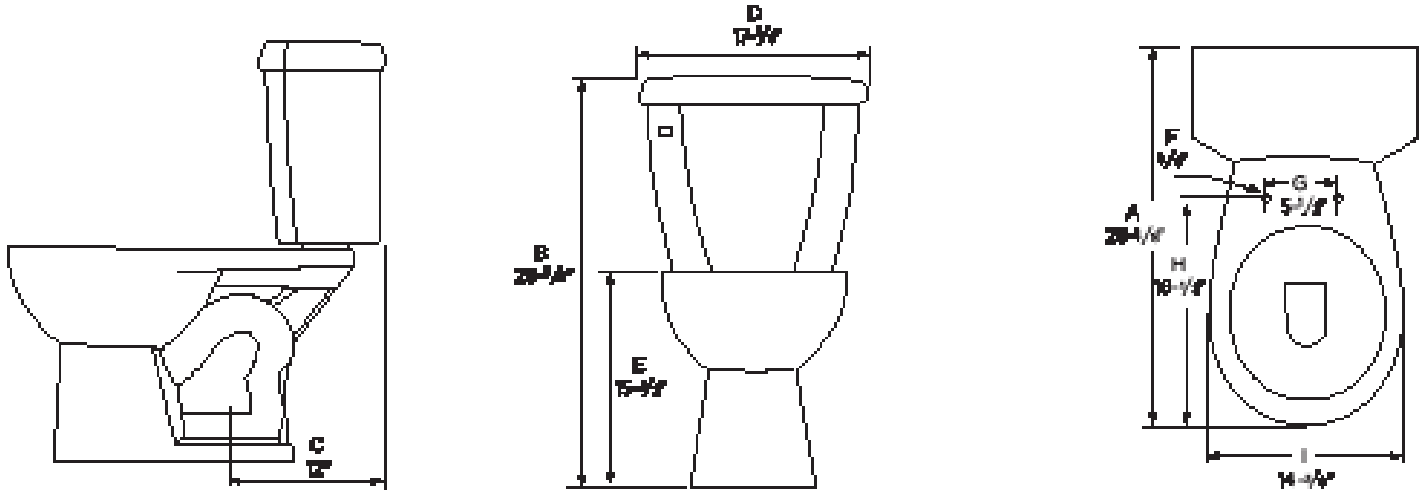

1.6 GPF Designer Round Two-Piece Toilet

Product Features

- Vitreous China
- Comfortable Height of 15-1/2"
- 2" Fully Glazed Trapway
- Siphon Jet Action Flushing
- Low Consumption of 1.6 GPF
- Tanks Equipped with Fluidmaster™ Original Parts (except MLS10418 and MLS10419)
- 12" Rough-In
- Color Matched Tank Lever
- Available in White or Biscuit

Certifications

- ANSI, CSA, IAPMO

✓ To Submit	Bowl	Tank	Color	Comments	Bowl Weight	Tank Weight	Rough-In
	MLS10011	MLS10017	White	L/H Flush	51.5 lbs.	27.7 lbs.	12"
	MLS10030	MLS10036	Biscuit				
					23.4 kgs.	12.6 kgs.	305 mm
	MLS10011	MLS10019	White	R/H Flush	51.5 lbs.	27.7 lbs.	12"
	MLS10030	MLS10038	Biscuit				
					23.4 kgs.	12.6 kgs.	305 mm
	MLS10011	MLS10418	White	L/H Flush	51.5 lbs.	27.7 lbs.	12"
					23.4 kgs.	12.6 kgs.	305 mm
	MLS10011	MLS10419	White	R/H Flush	51.5 lbs.	27.7 lbs.	12"
					23.4 kgs.	12.6 kgs.	305 mm

Contact your sales representative for more information or visit our website at mainlinecollection.com

1.6 GPF Designer Round Two-Piece Toilet

Bowl	Tank	A	B	C	D	E	F	G	H	I
MLS10011	MLS10017	27-3/4"	29-3/4"	12"	17-1/8"	15-1/2"	5/8"	5-1/2"	16-1/2"	14"
MLS10030	MLS10036									
		704 mm	756 mm	305 mm	435 mm	394 mm	16 mm	140 mm	420 mm	356 mm
MLS10011	MLS10019	27-3/4"	29-3/4"	12"	17-1/8"	15-1/2"	5/8"	5-1/2"	16-1/2"	14"
MLS10030	MLS10038									
		704 mm	756 mm	305 mm	435 mm	394 mm	16 mm	140 mm	420 mm	356 mm
MLS10011	MLS10418	27-3/4"	29-3/4"	12"	17-1/8"	15-1/2"	5/8"	5-1/2"	16-1/2"	14"
		704 mm	756 mm	305 mm	435 mm	394 mm	16 mm	140 mm	420 mm	356 mm
MLS10011	MLS10419	27-3/4"	29-3/4"	12"	17-1/8"	15-1/2"	5/8"	5-1/2"	16-1/2"	14"
		704 mm	756 mm	305 mm	435 mm	394 mm	16 mm	140 mm	420 mm	356 mm