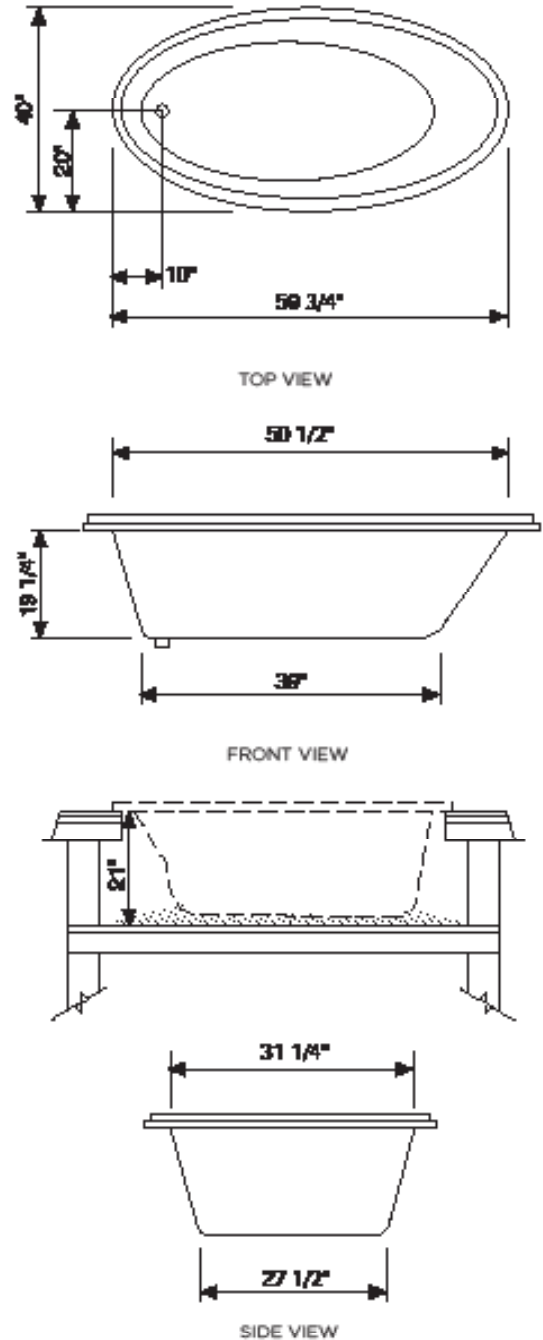

60 X 40 Drop-In Oval Acrylic Tub

Product Features

- 21-1/2" Depth
- Durable Worry-Free Acrylic Construction
- Whirlpool Option Available with 4 Color Matched Jets
- Right Hand or Left Hand Drain Locations
- Available in White, Biscuit or Bone

Technical Specifications

- Dimensions: 59-3/4"(L) x 40"(W) x 21-1/2"(D)
- Capacity To Overflow: 62 Gallon
- Filled Weight: 602 Lbs.
- Shipping Weight: 105 Lbs.
- Bottom Sump Dimension: 38"(L) X 27"(W)
- Pump: 5.9 AMPS
- Electrical: 120 VAC, 15AMP, 60Hz;
requires a dedicated GFCI protected
Separate circuit

60 X 40 Drop-In Oval Acrylic Tub

SOAKERTUB

✓ To Submit	Part No.	Drain	Color
	MLS10322	N/A	White
	MLS10323	N/A	Biscuit
	MLS10324	N/A	Bone

WHIRLPOOL

✓ To Submit	Part No.	Drain	Color
	MLS10382	Right Hand	White
	MLS10383	Left Hand	White
	MLS10384	Right Hand	Biscuit
	MLS10385	Left Hand	Biscuit
	MLS10386	Right Hand	Bone
	MLS10387	Left Hand	Bone