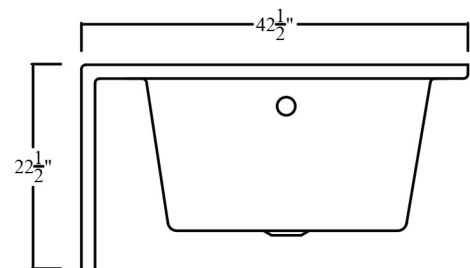

SIDE VIEW

All dimensions listed are nominal. MAINLINE® reserves the right to make product and material changes at any time without notice.

Contact your sales representative for more information or visit our website at mainlinecollection.com