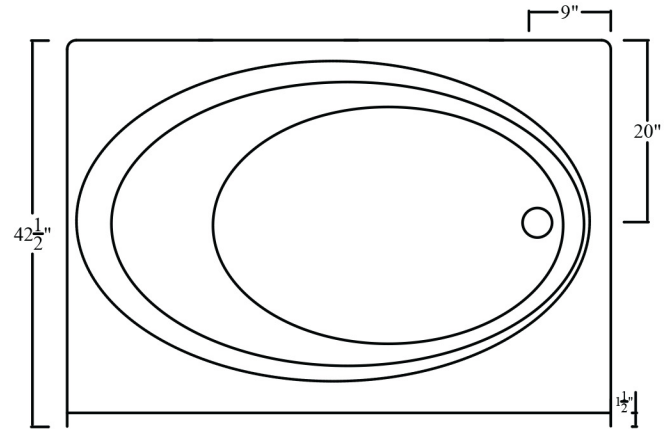

60 X 42 Acrylic Tub with Skirt

SOAKERTUB

✓ To Submit	Part No.	Drain	Color
	MLS10310	Right Hand	White
	MLS10311	Right Hand	Biscuit
	MLS10312	Right Hand	Bone
	MLS10313	Left Hand	White
	MLS10314	Left Hand	Biscuit
	MLS10315	Left Hand	Bone

TOP VIEW

WHIRLPOOL

✓ To Submit	Part No.	Drain	Color
	MLS10370	Right Hand	White
	MLS10371	Right Hand	Biscuit
	MLS10372	Right Hand	Bone
	MLS10373	Left Hand	White
	MLS10374	Left Hand	Biscuit
	MLS10375	Left Hand	Bone