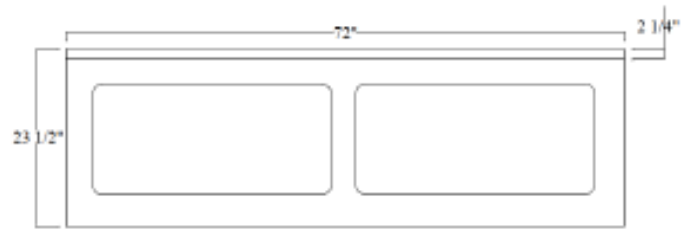

Technical Specifications

- Dimensions: 72"(L) x 36"(W) x 21-1/2"(D)
- Capacity To Overflow: 71 Gallon
- Filled Weight: 802 Lbs.
- Shipping Weight: 145 Lbs.
- Bottom Sump Dimension: 50"(L) X 19"(W)
- Pump: 5.9 AMPS
- Electrical: 120 VAC, 15AMP, 60Hz;
requires a dedicated GFCI protected
separate circuit

72 X 36 Acrylic Tub with Skirt

SOAKERTUB

✓ To Submit	Part No.	Drain	Color
	MLS10298	Right Hand	White
	MLS10298	Left Hand	Biscuit
	MLS10300	Right Hand	Bone
	MLS10301	Left Hand	White
	MLS10302	Right Hand	Biscuit
	MLS10303	Left Hand	Bone

TOP VIEW

WHIRLPOOL

✓ To Submit	Part No.	Drain	Color
	MLS10352	Right Hand	White
	MLS10353	Left Hand	White
	MLS10354	Right Hand	Biscuit
	MLS10355	Left Hand	Biscuit
	MLS10356	Right Hand	Bone
	MLS10357	Left Hand	Bone