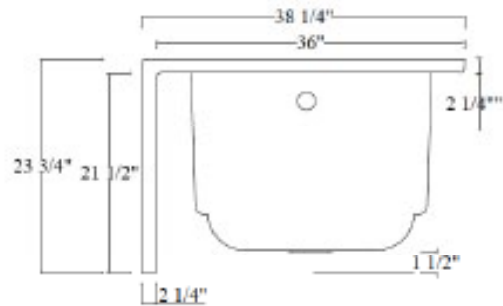

All dimensions listed are nominal. MAINLINE® reserves the right to make product and material changes at any time without notice.

Contact your sales representative for more information or visit our website at mainlinecollection.com