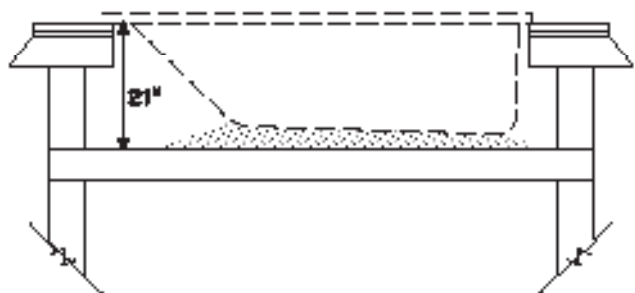

FRONT VIEW

All dimensions listed are nominal. MAINLINE® reserves the right to make product and material changes at any time without notice.

Contact your sales representative for more information or visit our website at mainlinecollection.com