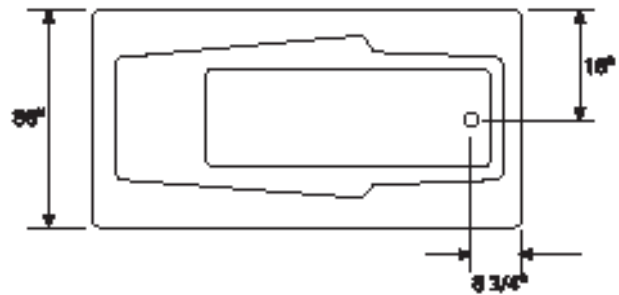

72 X 36 Drop-In Acrylic Tub

DROP-IN TUB

✓ To Submit	Part No.	Drain	Color
	MLS10289	N/A	White
	MLS10290	N/A	Biscuit
	MLS10291	N/A	Bone

TOP VIEW

DROP-IN WHIRLPOOL

✓ To Submit	Part No.	Drain	Color
	MLS10340	Right Hand	White
	MLS10341	Left Hand	White
	MLS10342	Right Hand	Biscuit
	MLS10343	Left Hand	Biscuit
	MLS10344	Right Hand	Bone
	MLS10345	Left Hand	Bone