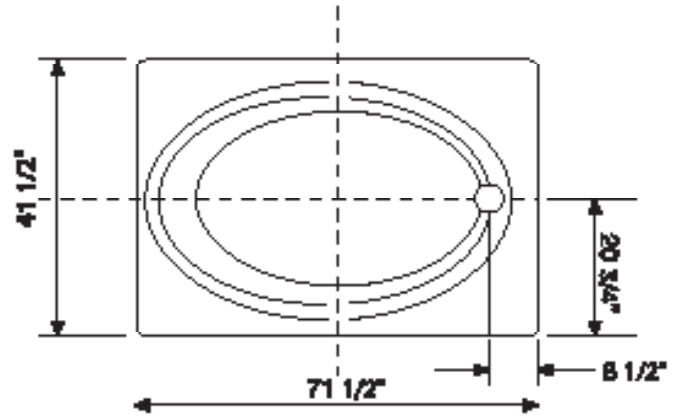

Technical Specifications

- Dimensions: 72"(L) x 42"(W) x 21-1/2"(D)
- Capacity To Overflow: 83 Gallon
- Filled Weight: 780 Lbs.
- Shipping Weight: 115 Lbs.
- Bottom Sump Dimension: 46"(L) X 28"(W)
- Pump: 5.9 AMPS
- Electrical: 120 VAC, 15AMP, 60Hz;
requires a dedicated GFCI protected
separate circuit

72 X 42 Drop-In Acrylic Tub

SOAKERTUB

✓ To Submit	Part No.	Drain	Color
	MLS10307	N/A	White
	MLS10308	N/A	Biscuit
	MLS10309	N/A	Bone

WHIRLPOOL

✓ To Submit	Part No.	Drain	Color
	MLS10364	Right Hand	White
	MLS10365	Left Hand	White
	MLS10366	Right Hand	Biscuit
	MLS10367	Left Hand	Biscuit
	MLS10368	Right Hand	Bone
	MLS10369	Left Hand	Bone