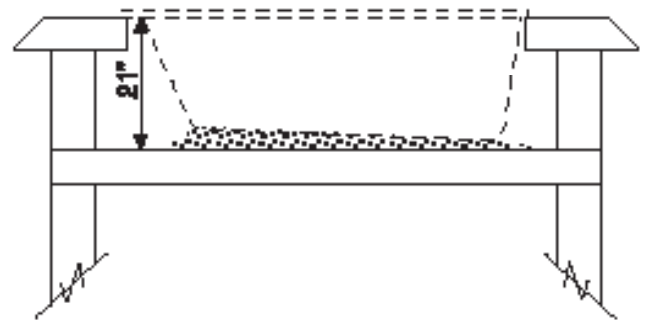

All dimensions listed are nominal. MAINLINE® reserves the right to make product and material changes at any time without notice.

Contact your sales representative for more information or visit our website at mainlinecollection.com