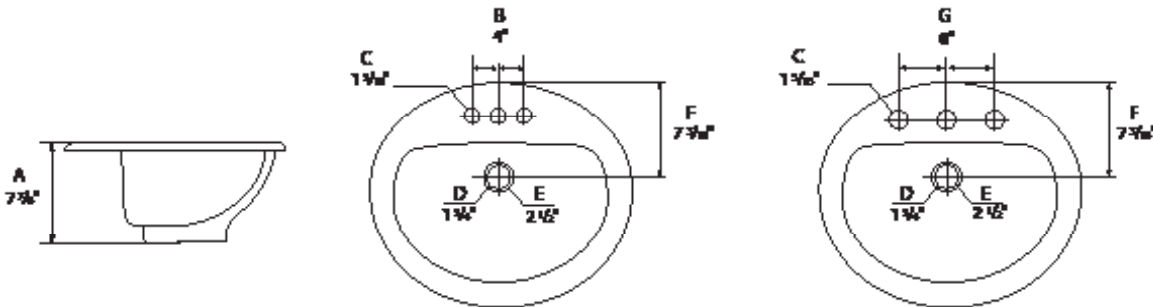

Oval Drop-In Lavatory

Product Features

- Vitreous China
- 20" x 17" Oval
- 4" or 8" Centers
- Self-Rimming with Front Overflow
- ADA Compliant when installed in a 21" (53.3 cm) minimum depth countertop
- Available in White or Biscuit

Certifications

- ANSI, CSA, IAPMO

✓ To Submit	Bowl	Color	Center	Weight	A	B	C	D	E	F	G	H
	MLS10002	White	4"	16.9 lbs.	7-7/8"	4"	1-5/16"	1-3/4"	2-1/2"	7-3/16"	17"	20"
	MLS10021	Biscuit										
			102 mm	7.7 kgs.	200 mm	102 mm	33 mm	45 mm	64 mm	183 mm	432 mm	508 mm
	MLS10016	White	8"	16.9 lbs.	7-7/8"	4"	1-5/16"	1-3/4"	2-1/2"	7-3/16"	17"	19"
	MLS10035	Biscuit										
			203 mm	7.7 kgs.	200 mm	102 mm	33 mm	45 mm	64 mm	183 mm	432 mm	508 mm