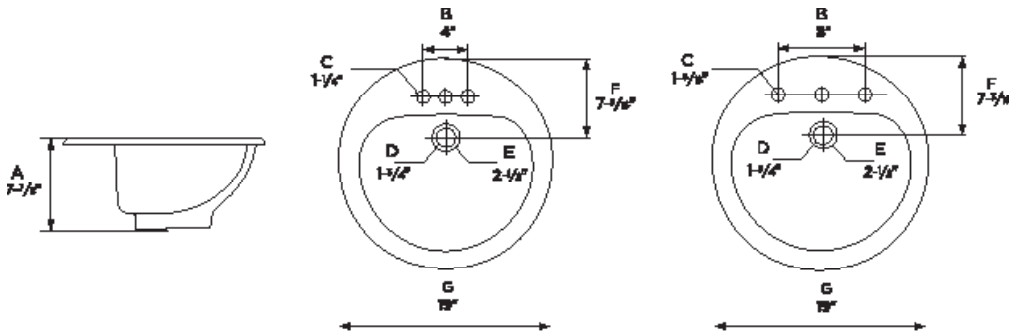

Round Drop-In Lavatory

Product Features

- Vitreous China
- 19" Round
- 4" or 8" Centers
- Self-Rimming with Front Overflow
- ADA Compliant when installed in a 21" (53.3 cm) minimum depth countertop
- Available in White or Biscuit

Certifications

- ANSI, CSA, IAPMO

✓ To Submit	Bowl	Color	Center	Weight	A	B	C	D	E	F	G
	MLS10003	White	4"	19 lbs.	7-7/8"	4"	1-5/16"	1-3/4"	2-1/2"	7-3/16"	19"
	MLS10022	Biscuit									
			102 mm	8.6 kgs.	200 mm	102 mm	33 mm	45 mm	64 mm	183 mm	483 mm
	MLS10004	White	8"	19 lbs.	7-7/8"	4"	1-5/16"	1-3/4"	2-1/2"	7-3/16"	19"
	MLS10023	Biscuit									
			203 mm	8.6 kgs.	200 mm	102 mm	33 mm	45 mm	64 mm	183 mm	483 mm